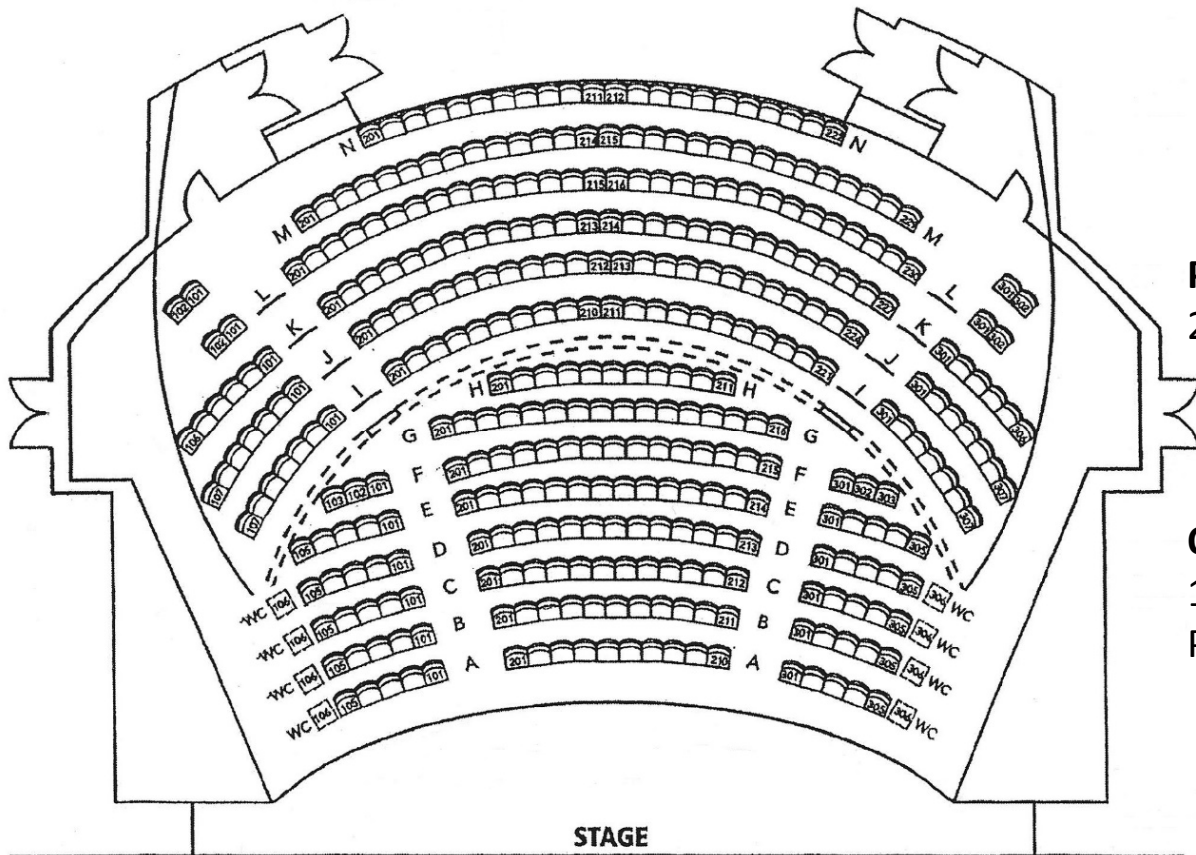

Susan and Phil Hammer Theatre Center
101 Paseo de San Antonio
San Jose, CA 95113

Sobrato Auditorium

**TOTAL SEATING
CAPACITY = 532**
516 Seats
Plus 16 WC

*Seats are numbered
consecutively by row.
Wheelchair and handicap
access is available in the
orchestra and balcony
sections only.
Slight variations in seating
configurations may occur.*

BALCONY
157 Seats
Plus 8 WC

PARTERRE
201 Seats

ORCHESTRA
158 Seats
Plus 8 WC

STAGE