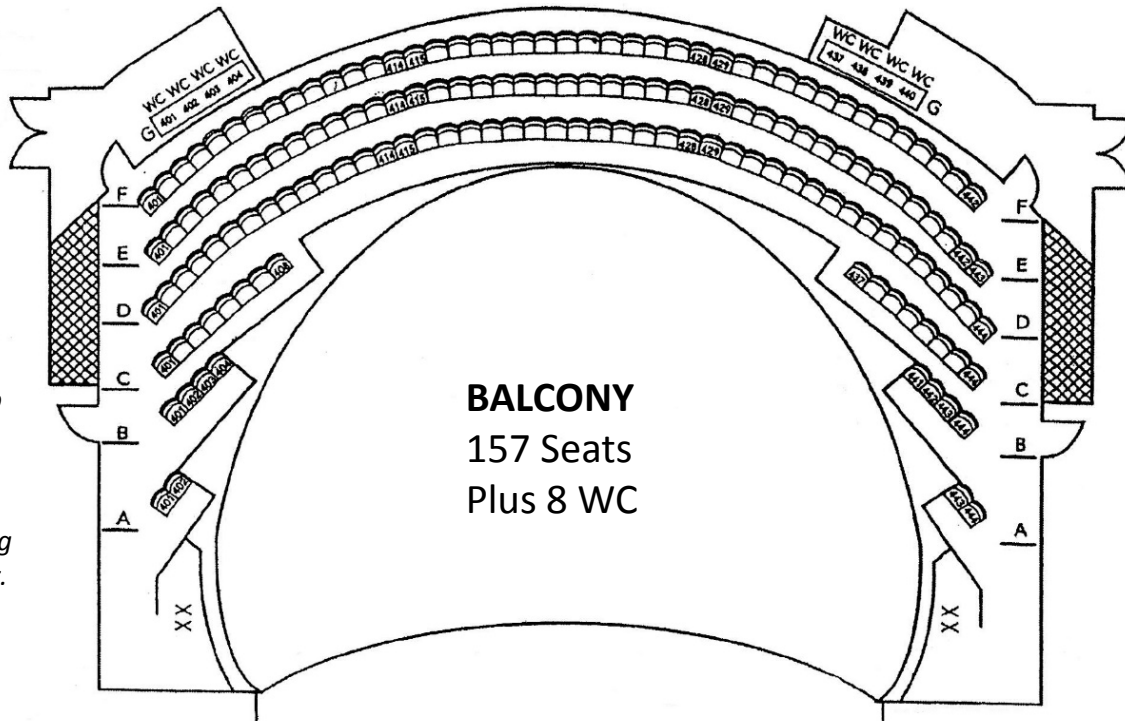

Susan and Phil Hammer Theatre Center
101 Paseo de San Antonio
San Jose, CA 95113

Sobrato Auditorium

**TOTAL SEATING
CAPACITY = 532**
516 Seats
Plus 16 WC

*Seats are numbered
consecutively by row.
Wheelchair and handicap
access is available in the
orchestra and balcony
sections only.
Slight variations in seating
configurations may occur.*

BALCONY
157 Seats
Plus 8 WC

PARTERRE
201 Seats

ORCHESTRA
158 Seats
Plus 8 WC

STAGE